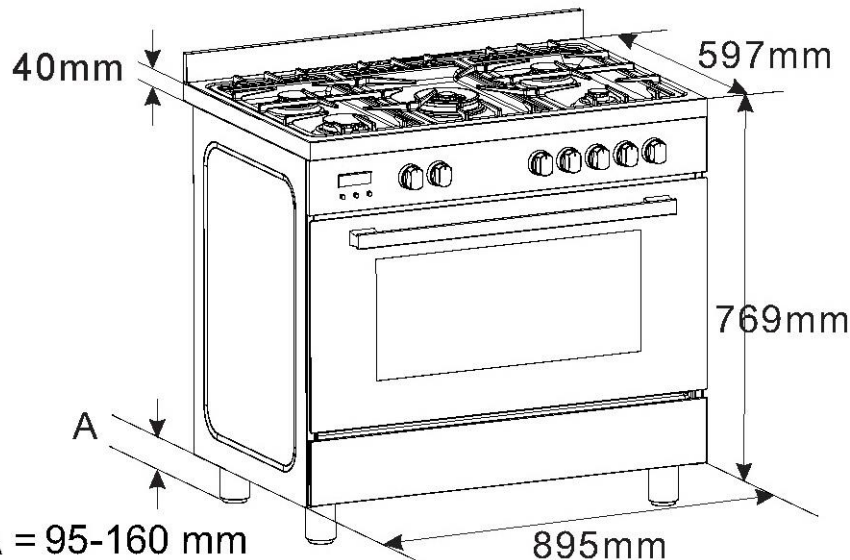

90cm Full Electric Upright Cooker

Model: **36RME5RFR00P48**

Oven size: 900*600*856mm

- 90cm freestanding cooker
- **Digital clock**
- Ø 165 - Single *1*1200w
- Ø140X220 - Double *1*1000/2200w
- Ø200 - Single *2*1800w
- Ø 165/270X165 *1*1100/2000w
- **Multifunction oven with double fans**
- **3-layer full glass door glass**
- **Telescopic rail**
- Wire rack support
- Schott glass ceramic cooktop
- 121L cavity
- Rotisserie
- **Catalytic liners(left+right)**