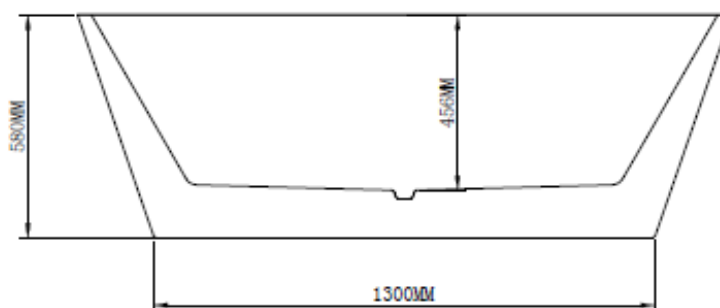

### Retreat 1700:

- Acrylic Freestanding Bath
- One Side Flush Against the Wall
- Dimension: 1700Lx800Wx580H