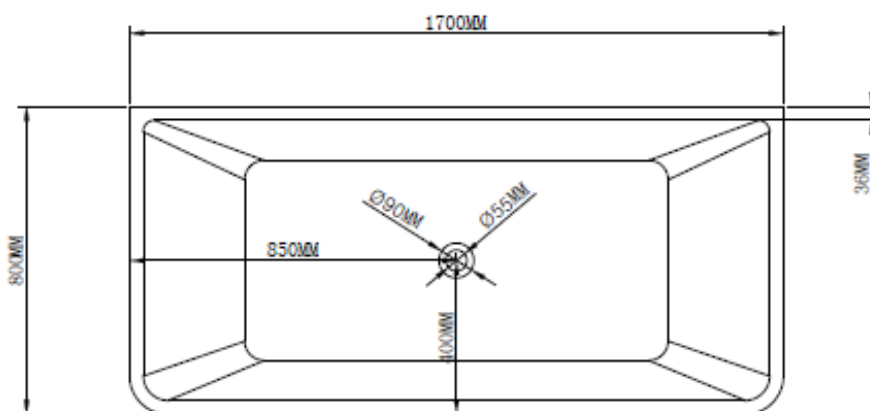

## Retreat 1700

### Retreat 1700:

- Acrylic Freestanding Bath
- One Side Flush Against the Wall
- Dimension: 1700Lx800Wx580H