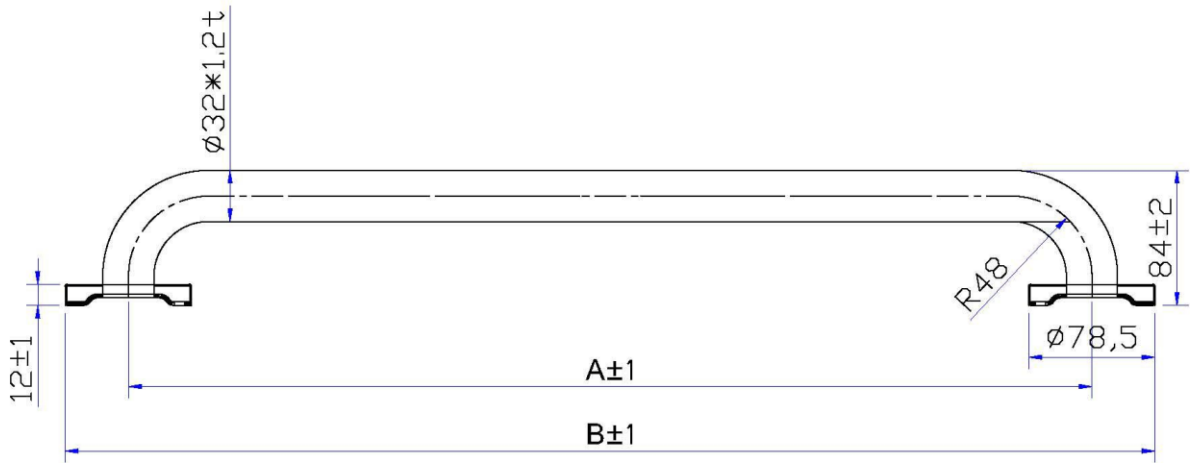

Bestcare Straight 32mm Grab Rails

- Concealed Fixings
- 32mm Rail Thickness
- SS304 Grade Stainless Steel Material
- Satin Finish

Available in various lengths:

DD32300 (300mm)

DD32450 (450mm)

DD32600 (600mm)

DD32900 (900mm)

SIZE: A	SIZE: B
300mm	378.5mm
450mm	528.5mm
600mm	678.5mm
900mm	978.5mm