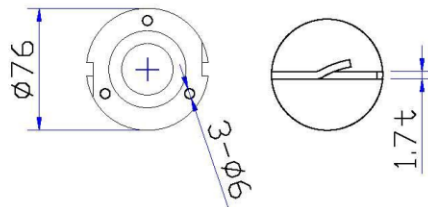

Bestcare Straight 32mm Grab Rails

- Concealed Fixings
- 32mm Rail Thickness
- SS304 Grade Stainless Steel Material
- Satin Finish

Available in various lengths:

DD32300 (300mm)

DD32450 (450mm)

DD32600 (600mm)

DD32900 (900mm)

SIZE: A	SIZE: B
300mm	378.5mm
450mm	528.5mm
600mm	678.5mm
900mm	978.5mm