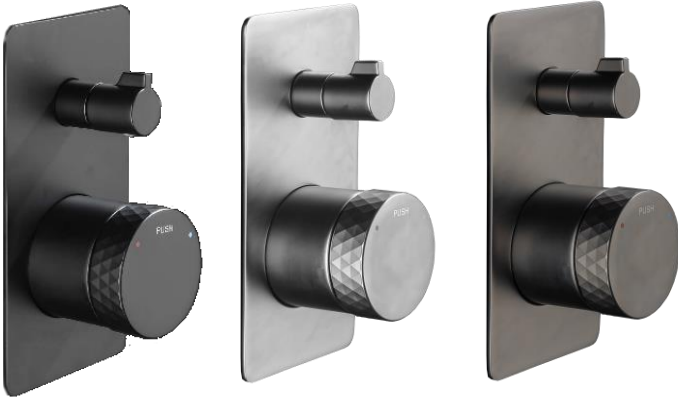

BL6678 Diamond Bath/Shower Diverter Mixer

Diamond Bath/Shower Diverter Mixer

- Ceramic Cartridge
- Built-in Diverter

Available in:

- Matte Black – **BL6678.BK**
- Brushed Nickel – **BL6678.BN**
- Gunmetal – **BL6678.GM**