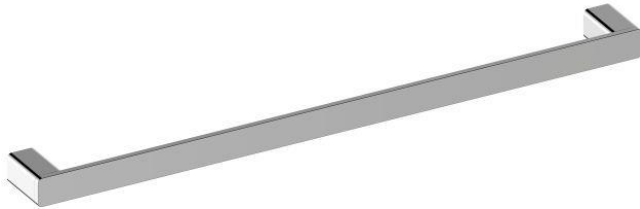

## 7024 Heston Single Towel Rail

### Heston Single Towel Rail

- 600mm Rail
- Brass Material

Dimensions: **600 x 56** (mm)

Product Code: **7024**

Chrome