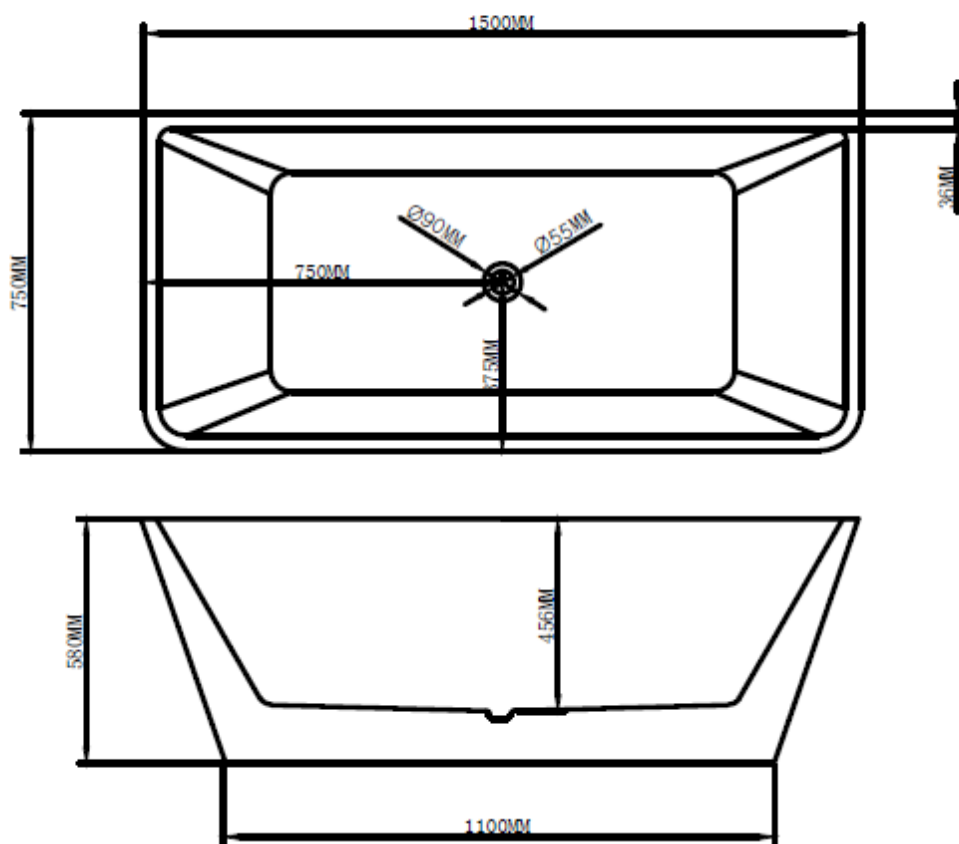

Retreat Freestanding Bath Retreat 1500

Retreat 1500:

- Acrylic Freestanding Bath
- Dimension: 1500Lx750Wx580H