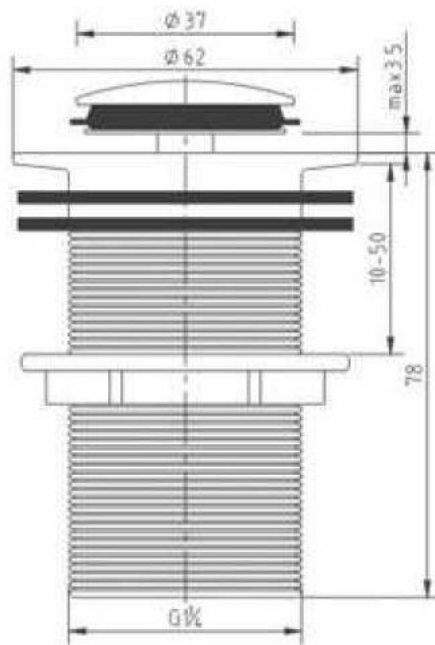

## Pop up Waste K81

- G1-1/4" Pop up Waste 32mm Diameter without Overflow
- Chrome Finish