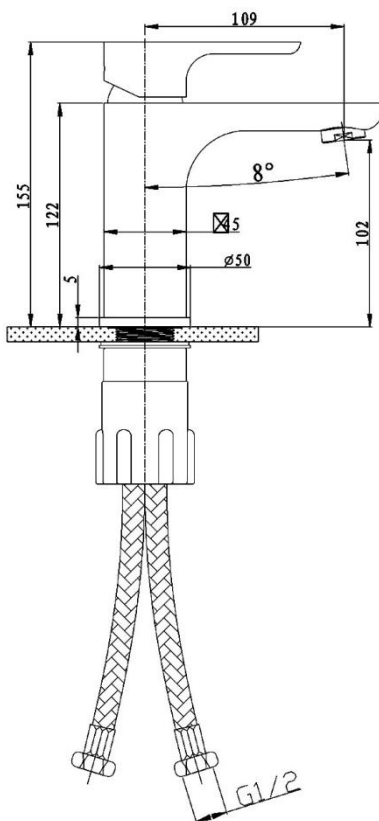

ASCENT Black Basin Mixer BLWB0121B

- Matt Black Finish
- DR Brass
- Sedal Cartridge
- Tucai Flexible Hoses
- Neoperl Water Aerator
- WELS 5 Stars