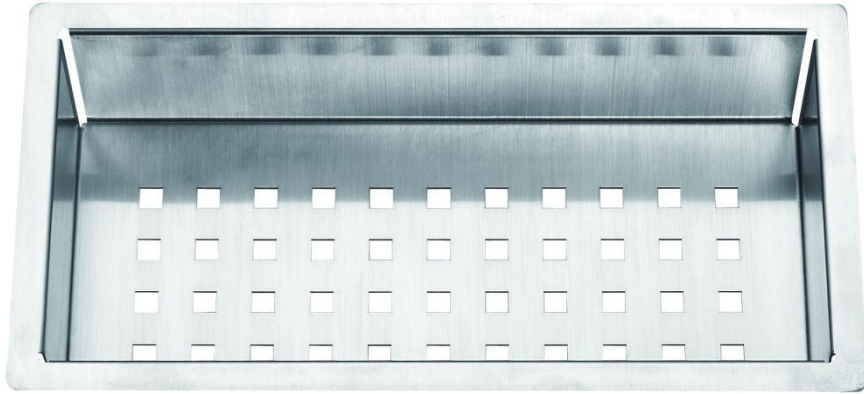

# Stainless Steel Colander HC-1

- For Undermount Sinks
- Dimension:315x150x80mm