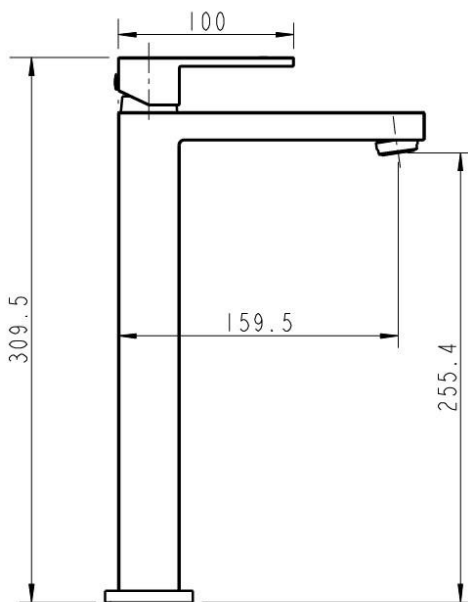

Nautica Slimline Tower Basin Mixer
BL25S21

- Chrome Finish
- 25mm Ceramic Cartridge