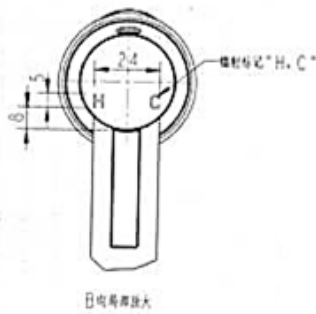

**Nirvana Slimline Basin Mixer  
BL25R10**

- Chrome Finish
- 25mm Ceramic Cartridge