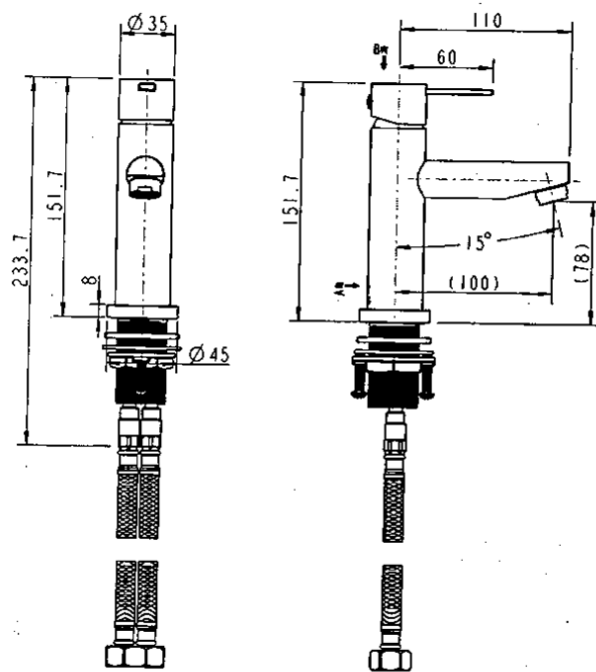

**Nirvana Slimline Basin Mixer  
BL25R10**

- Chrome Finish
- 25mm Ceramic Cartridge