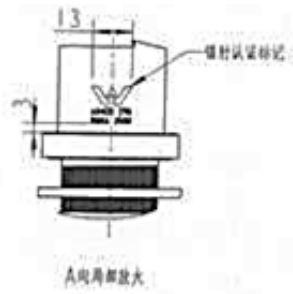

**Nirvana Slimline Basin Mixer  
BL25R10**

- Chrome Finish
- 25mm Ceramic Cartridge