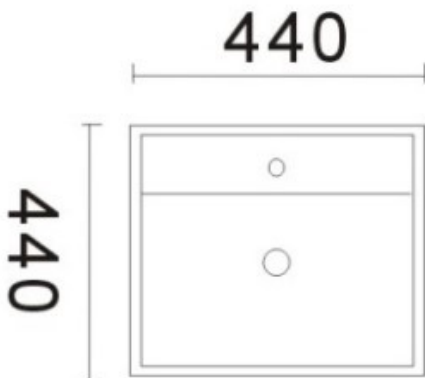

Innova Square Slimline
Countertop Basin

- 100mm High Profile
- 1 Taphole
- No Overflow
- Recommended K328 wastes

Dimensions:
440 x 440 x 100 (mm)

Product Code: **B-9009**

White Ceramic

View of Back of Basin